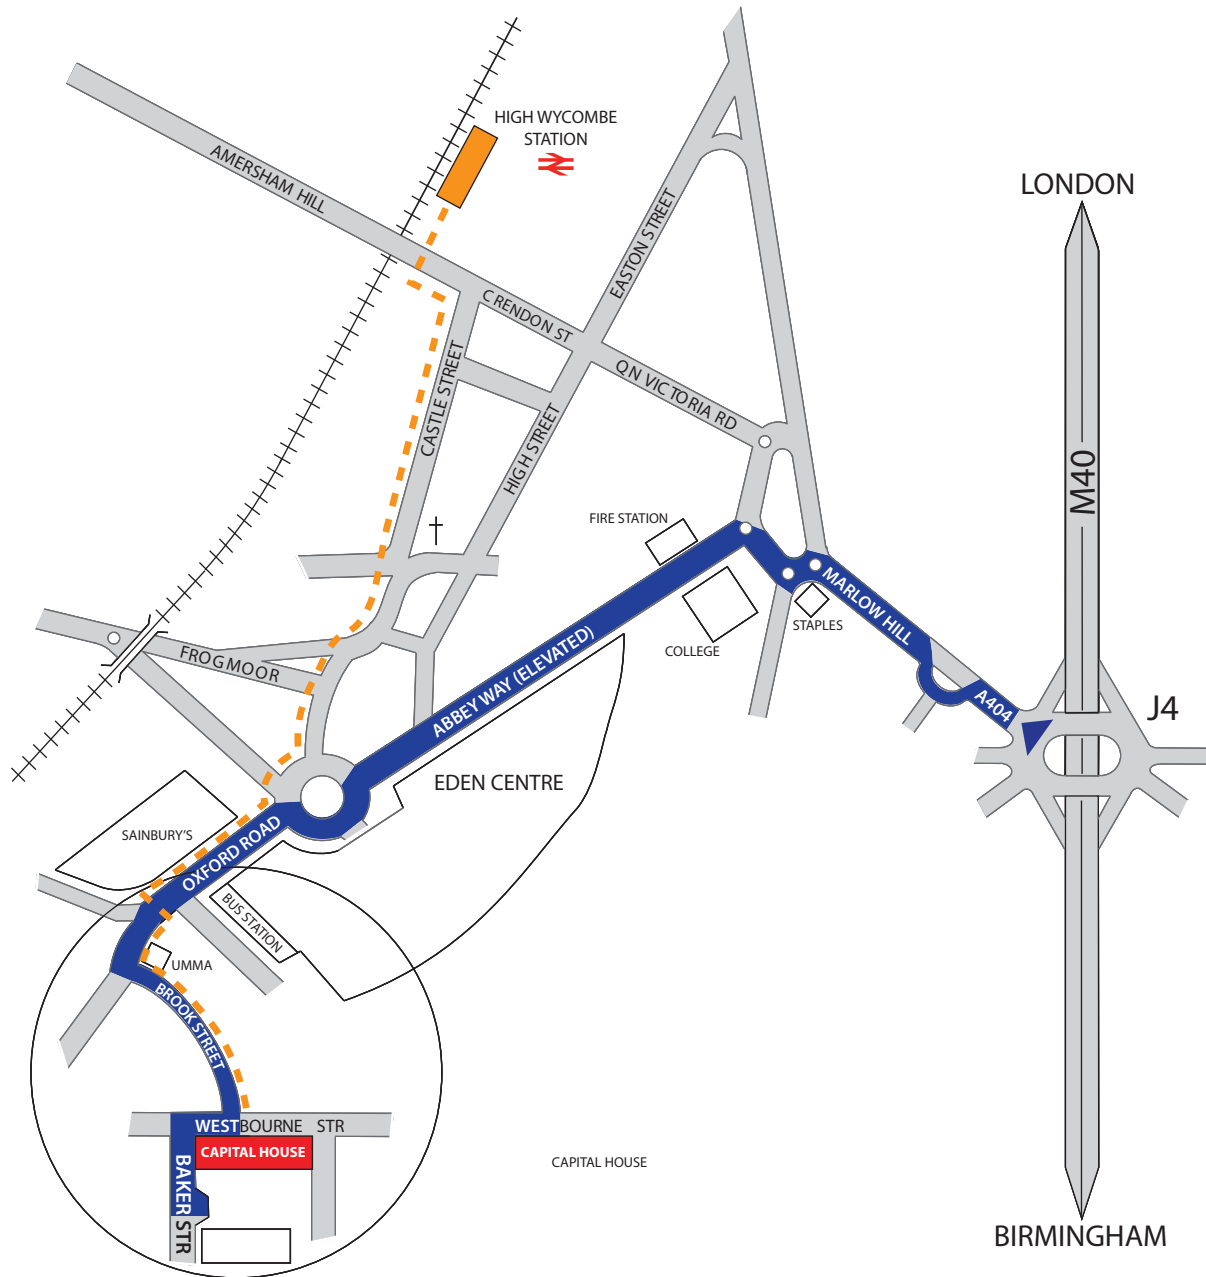

# John Ewans Design

Our offices are a mile from Junction 4 on the M40 and a 15 minute walk, or a short taxi ride, from High Wycombe station.